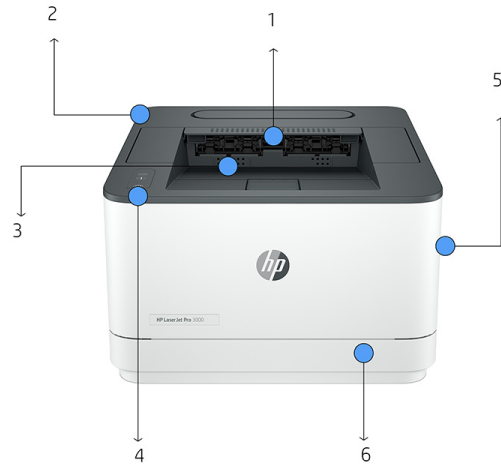

2-sided printing

Ethernet

Precision black toner

High yield toner cartridge

Legendary HP reliability

Wireless

Powerful productivity.

- Support your small workteams with this smart printer, designed for up to 7 users.
- Print more efficiently. Save time, paper, and costs with fast speed and auto two-sided printing.
- Do more in fewer steps. Simple shortcuts allow your employees to complete common tasks with just a touch.
- Get productivity in the palm of your hand. Optimize print tasks and time with the HP Smart app's Shortcuts.¹

HP Wolf Pro Security, made better with HP+.

- Get printer security out of the box. Preconfigured settings mean it's ready when you are.
- Set up your printer security from the dashboard. Smart Admin makes IT configuration and monitoring easy.²
- Automated 24/7 monitoring helps ensure your printers and your information are always secure.
- Add a layer of security. PIN/pull option authenticates your print jobs only when you're present.

Product walkaround

HP LaserJet Pro 3002dwe Printer shown

1. Fast printing, up to 33 ppm, 250-sheet standard paper capacity
2. Built for the small workteams of up to 7 users
3. Automatic 2-sided printing
4. Pre-configured security settings
5. High-speed USB ports, built-in fast Ethernet
6. Cassette type input tray