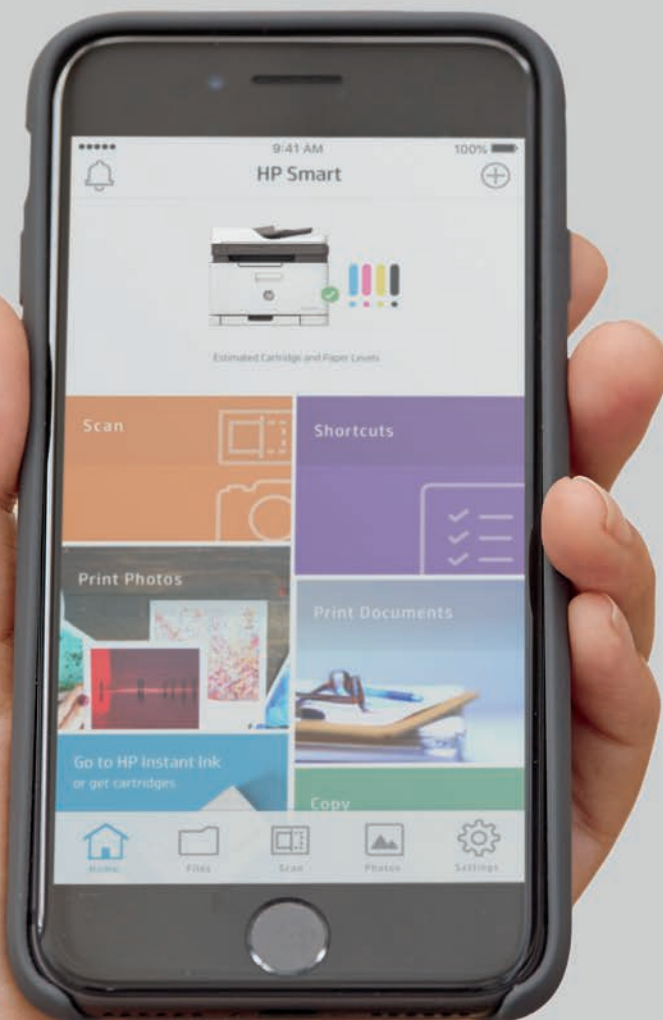

* Colour laser only.

Designed to fit
your space

- Improve your office's aesthetic with the world's smallest in-class colour laser printers and MFPs.²
- Business doesn't need to wait for your printer. Help maximise your uptime with print speeds up to 21/20 ppm (letter/A4) for HP Laser and 18/4 (black/colour, A4) for HP Color Laser.³
- The innovative design means you can print, scan, and copy* even in the smallest of spaces.
- A clutter-free workspace means you can think, work, and print efficiently without trouble.

* MFP only.

HP Smart app

The power of your printer in the palm of your hand

Get the app that's designed to control your printer. Get simple setup and print, scan, and copy from your phone with the HP Smart app. Connect via Wi-Fi® or Ethernet and you'll be all set for mobile printing success.¹

Your device, your choice

Print from wherever you want, whenever you want with the HP Smart app.

Extend your orienting reach

Keep your office connected. Built-in wireless capabilities let you easily access, print, and share resources on a network.⁴

Scan and copy

Easily scan or copy documents using your smartphone and share them using the cloud or email—from virtually anywhere.¹

Print

Use the HP Smart app to print your favourite photos or documents quickly.